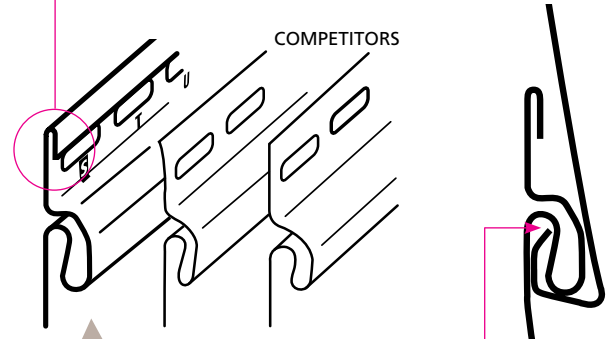

## RigidForm™ Technology

RigidForm 175 (rolled-over nail hem) technology stiffens siding for a straighter-on-the-wall appearance and has been tested\* to withstand wind load pressures up to 175 mph.

\* Wind load rating per VSI wind speed calculation guidelines.