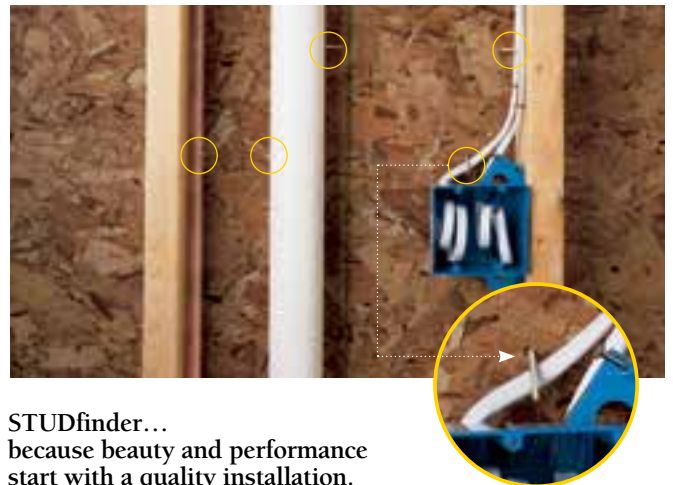

### The STUDfinder™ Installation System

STUDfinder combines precisely spaced nail slots with indicator letters, designed for accurate and secure installation.

### STUDfinder for Accuracy

- Nail slots align with 16" on-center standards for stud spacing.
- Indicator letters help:
  - Determine location of studs
  - Ensure nails are positioned correctly
  - Ensure correct number of nails are used

### STUDfinder for Security and Performance

- Nailing to studs provides a strong and secure connection.
- Protects against blow offs from under nailing.
- Protects against buckling from over nailing.
- Helps avoid nailing into hazardous items between studs like plumbing or wiring.